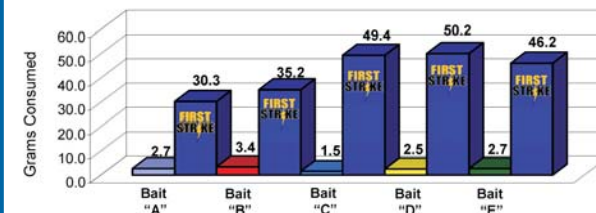

Roof Rat Field Palatability Study

Hays Farm - overnight test:
FirstStrike™ - head-to-head against 5 leading brands.
Competing food was readily available.
Results are typical of other studies.